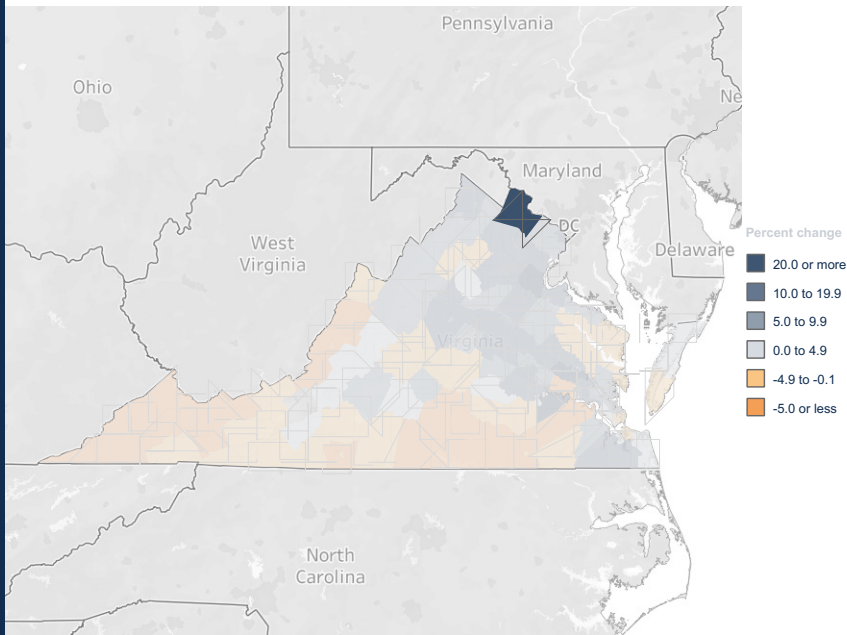

### Virginia

Click a value to the right to change the map and table.

Total Population (2020):

8,631,393

Numeric Change in Population (2010–2020):

630,369

Percent Change in Population (2010–2020):

7.9%

Housing Units (2020):

3,618,247

Housing Unit Vacancy Rate (2020):

8.2%

Percent Change in Housing Units (2010–2020):

7.5%

### Percent Change in Population for Virginia Counties: 2010–2020

### Virginia Counties

(Ranked by percent change in population, 2010–2020)

1.	Loudoun County	34.8
2.	New Kent County	24.5
3.	Stafford County	21.7
4.	Manassas Park city	20.6
5.	Prince George County	20.4
6.	Prince William County	20.0
7.	Falls Church city	18.9
8.	James City County	16.8
9.	Frederick County	16.7
10.	Chesterfield County	15.3
11.	Fredericksburg city	15.2
12.		14.9
13.	Spotsylvania County	14.4
14.		13.9
15.	Goochland County	13.0